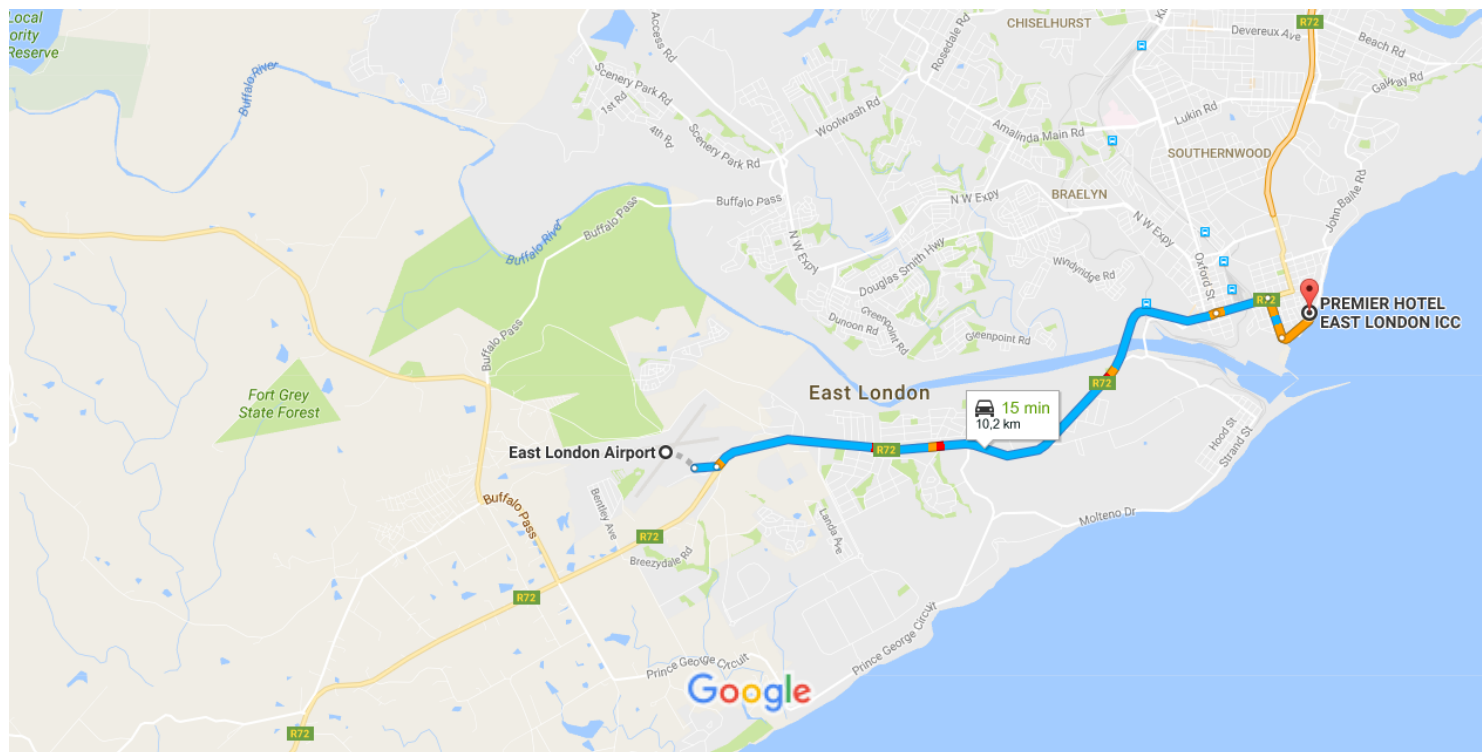

# East London Airport, East London to PREMIER HOTEL EAST LONDON ICC Drive 10.2 km, 15 min

Travel by car from East Lonbdon Air port to conference venue

Map data ©2017 AfriGIS (Pty) Ltd, Google 1 km

via R72

Fastest route, the usual traffic

15 min

10.2 km